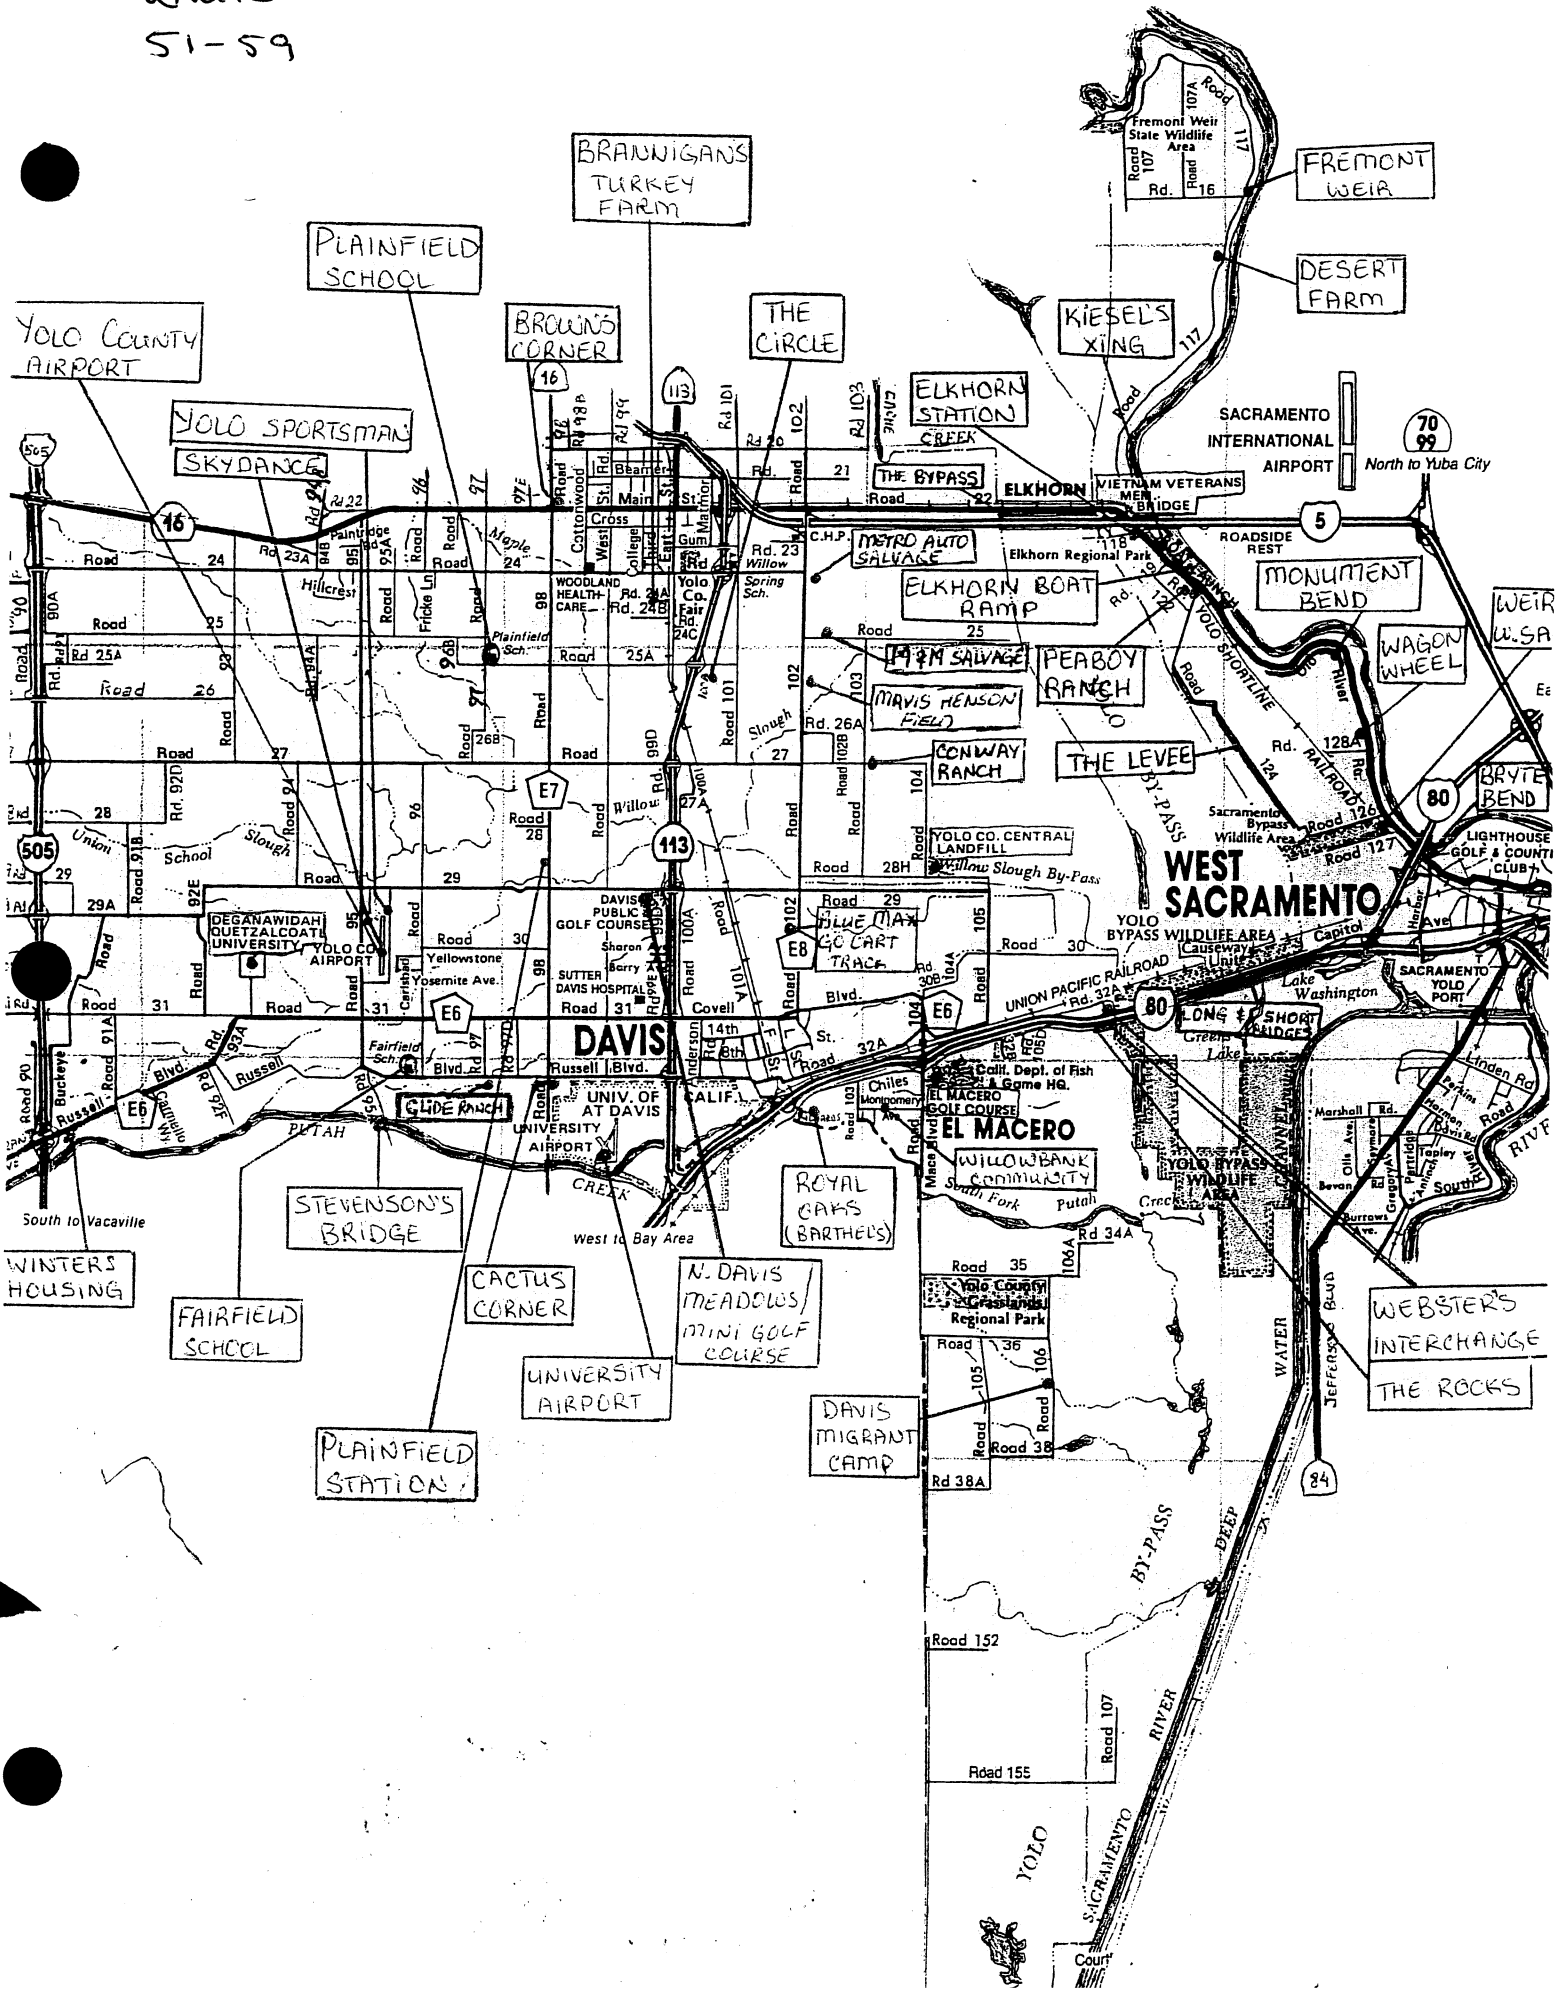

RED ZONE

THE HORSESHOE
 SIERRA PACIFIC
 FISHING ACCESS
 PARDESHA
 WINTERS
 GOLDEN BEAR ESTATES
 THE CANNON BALL
 MONTICELLO DAM
 LAKE BERRYESSA
 MOUNTAINS
 SIX PACK (IND)
 MADISON
 ESPARTO DAM
 CAPAY JUNCTION
 TABOR'S CORNER
 BROOKS
 CAPAY FIRE DEPT.
 WINTUN RESERVATION
 NICHOLS CO. PARK
 GUINDA
 RUMSEY
 BOYSCOUT CABIN
 CAMP HASWELL PARK
 CACHE CREEK CANYON PARK
 UPPER SITE
 MIDDLE SITE
 LOWER SITE
 LOW WATER BRIDGE
 BLUE RIDGE
 SYCAMORE GROVE
 SYAR GRAVE
 ESPARTO
 GUY'S CORN
 LABOR CA
 505
 128
 1 2 3 4 5

White Zone
51-59

NORTH TO WEST SACRAMENTO

Blue zone
E61

South to Delta Region