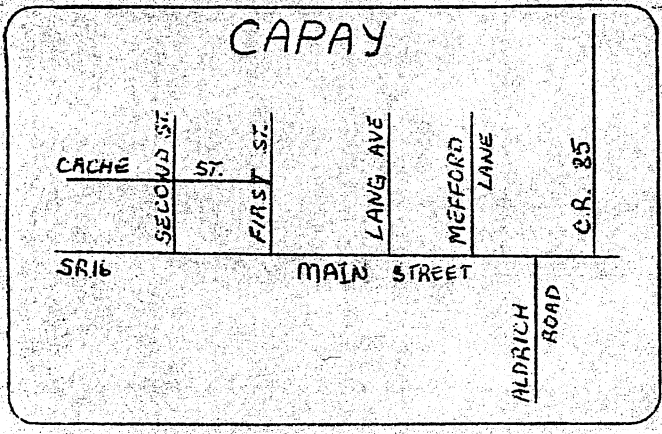

RED ZONE

THE HORSESHOE
 SIERRA PACIFIC
 FISHING ACCESS
 PARDESHA
 WINTERS
 GOLDEN BEAR ESTATES
 THE CANNON BALL
 MONTICELLO DAM
 LAKE BERRYESSA
 MOUNTAINS
 SIX PACK (IND)
 MADISON
 ESPARTO DAM
 CAPAY JUNCTION
 TABOR'S CORNER
 BROOKS
 CAPAY FIRE DEPT.
 WINTUN RESERVATION
 NICHOLS CO. PARK
 GUINDA
 RUMSEY
 BOYSCOUT CABIN
 CAMP HASWELL PARK
 CACHE CREEK CANYON PARK
 UPPER SITE
 MIDDLE SITE
 LOWER SITE
 LOW WATER BRIDGE
 BLUE RIDGE
 SYCAMORE GROVE
 SYAR GRAVE
 ESPARTO
 GUY'S CORN
 LABOR CA
 505
 128
 1 2 3 4 5

White Zone
51-59

NORTH TO WEST SACRAMENTO

Blue zone
E61

South to Delta Region