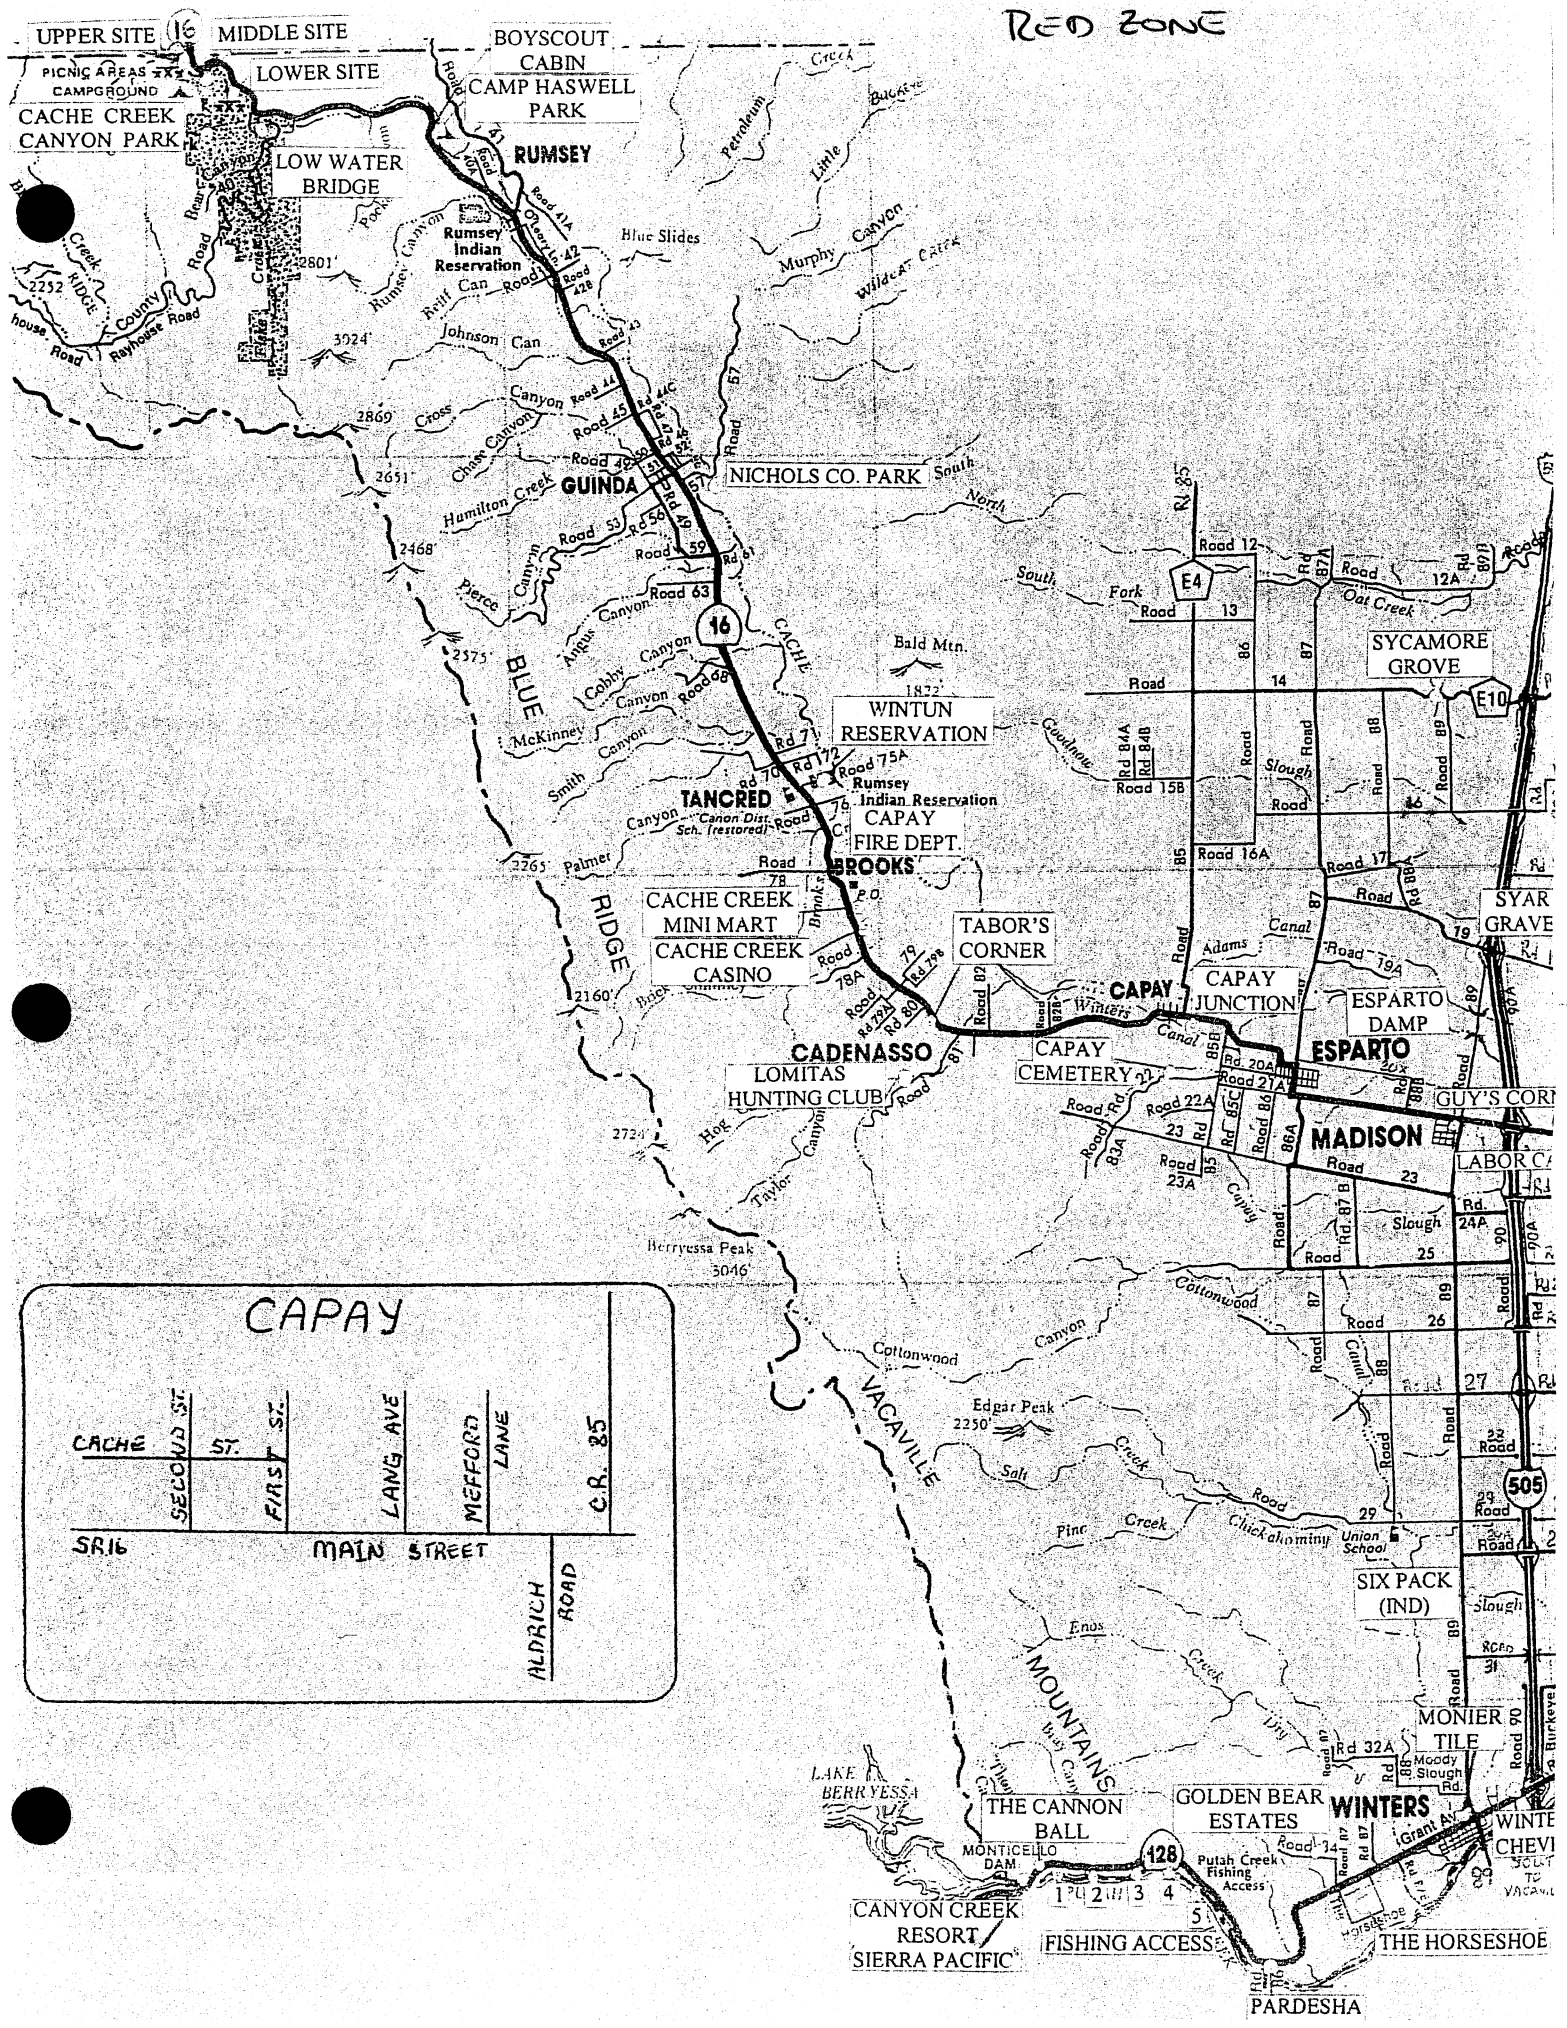

RED ZONE

THE HORSESHOE
 SIERRA PACIFIC
 FISHING ACCESS
 PARDESHA
 WINTERS
 GOLDEN BEAR ESTATES
 THE CANNON BALL
 MONTICELLO DAM
 LAKE BERRYESSA
 MOUNTAINS
 SIX PACK (IND)
 MADISON
 ESPARTO DAM
 CAPAY JUNCTION
 TABOR'S CORNER
 BROOKS
 CAPAY FIRE DEPT.
 WINTUN RESERVATION
 NICHOLS CO. PARK
 GUINDA
 RUMSEY
 BOYSCOUT CABIN
 CAMP HASWELL PARK
 CACHE CREEK CANYON PARK
 UPPER SITE
 MIDDLE SITE
 LOWER SITE
 LOW WATER BRIDGE
 BLUE RIDGE
 SYCAMORE GROVE
 SYAR GRAVE
 ESPARTO
 GUY'S CORN
 LABOR CA
 505
 128
 1 2 3 4 5

White Zone
51-59

NORTH TO WEST SACRAMENTO

Blue zone
E61

South to Delta Region