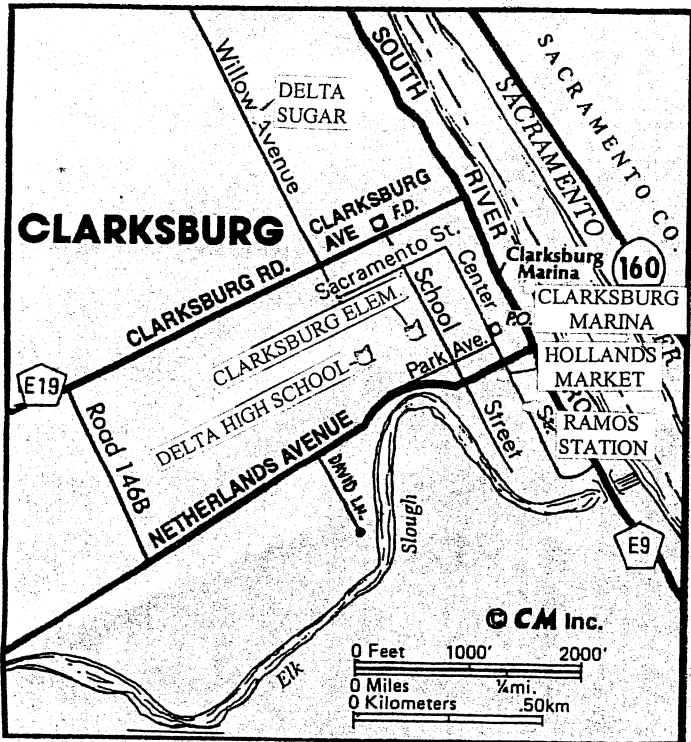

RED ZONE

THE HORSESHOE
 SIERRA PACIFIC
 FISHING ACCESS
 PARDESHA
 WINTERS
 GOLDEN BEAR ESTATES
 THE CANNON BALL
 MONTICELLO DAM
 LAKE BERRYESSA
 MOUNTAINS
 SIX PACK (IND)
 MADISON
 ESPARTO DAM
 CAPAY JUNCTION
 TABOR'S CORNER
 BROOKS
 CAPAY FIRE DEPT.
 WINTUN RESERVATION
 NICHOLS CO. PARK
 GUINDA
 RUMSEY
 BOYSCOUT CABIN
 CAMP HASWELL PARK
 CACHE CREEK CANYON PARK
 UPPER SITE
 MIDDLE SITE
 LOWER SITE
 LOW WATER BRIDGE
 BLUE RIDGE
 SYCAMORE GROVE
 SYAR GRAVE
 ESPARTO
 GUY'S CORN
 LABOR CA
 505
 128
 1 2 3 4 5

White Zone
51-59

NORTH TO WEST SACRAMENTO

Blue zone
E61

South to Delta Region