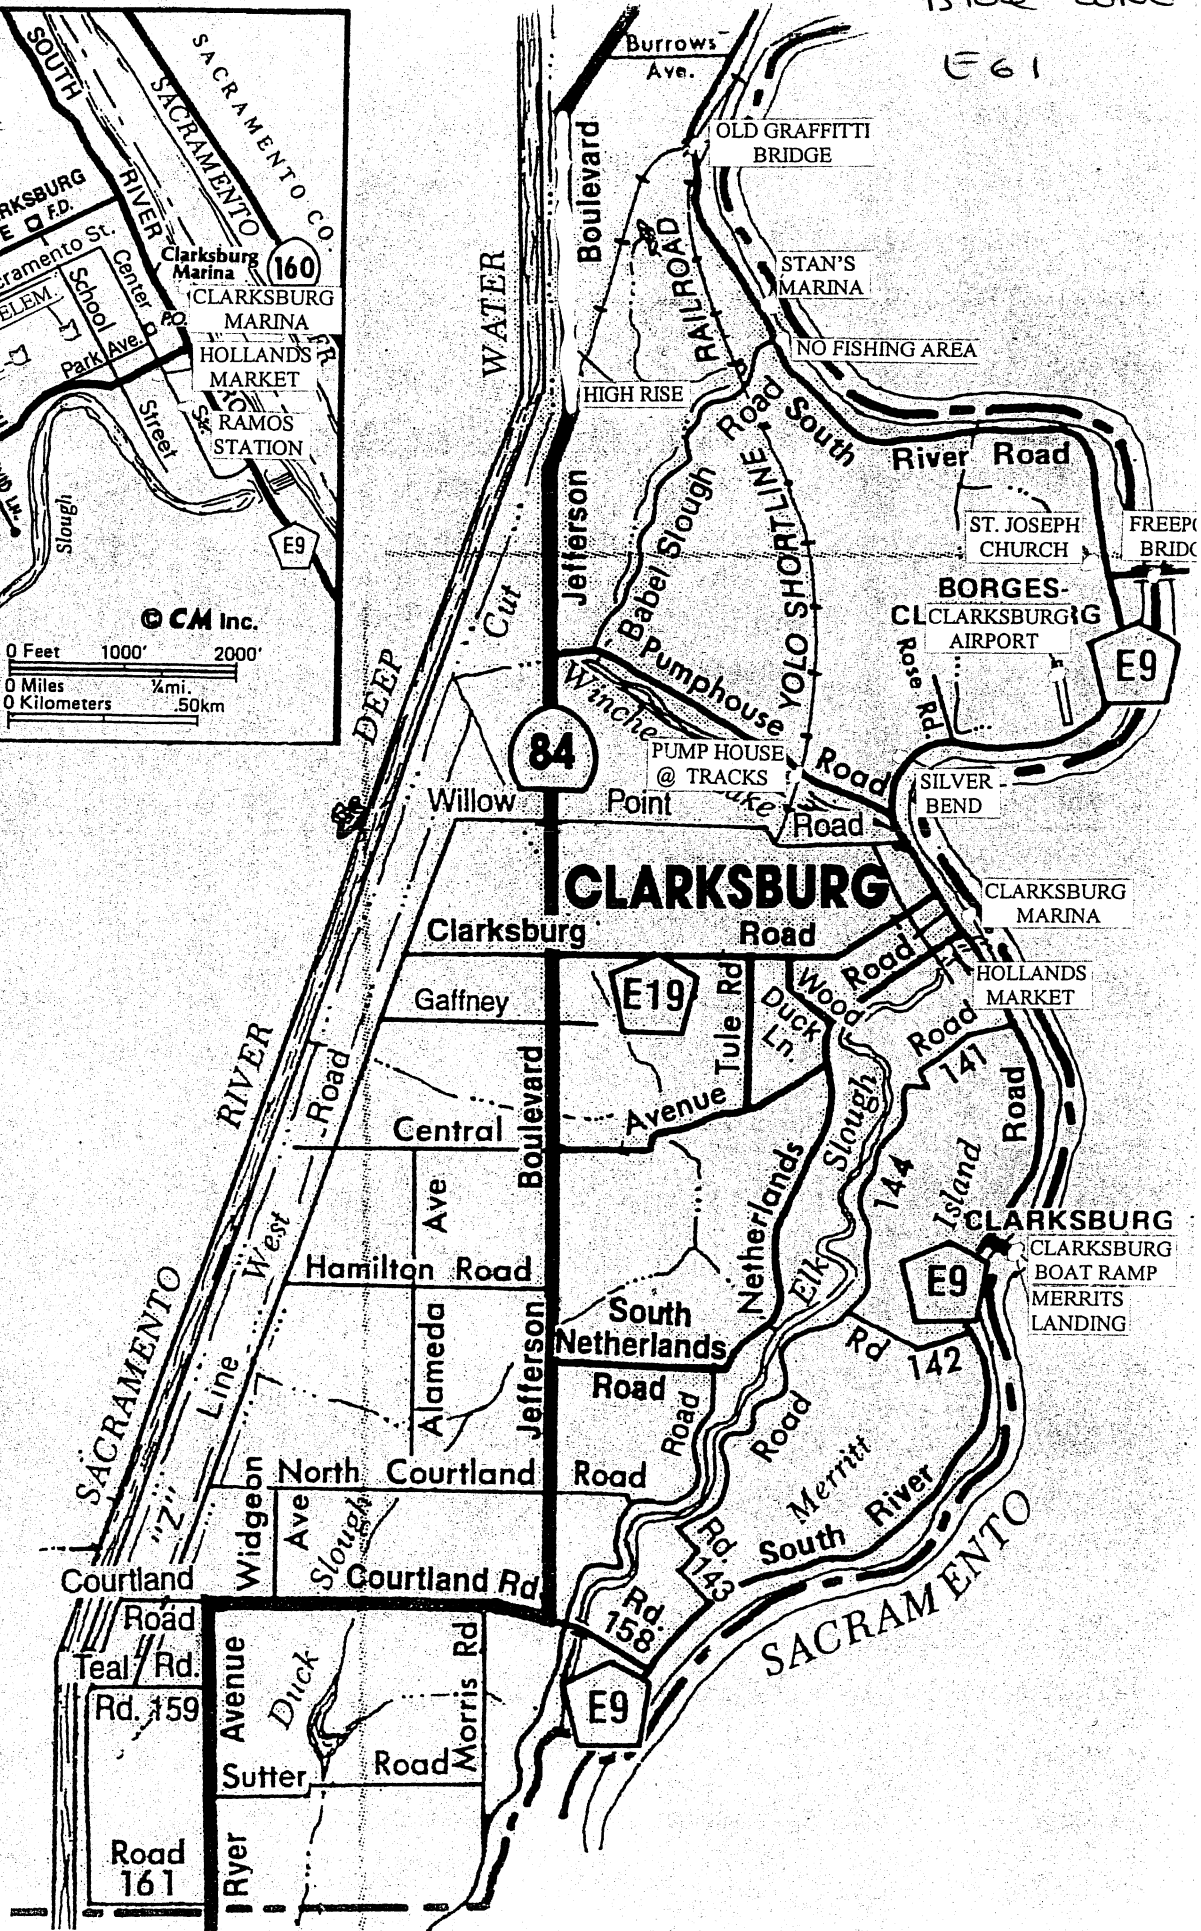

RED ZONE

THE HORSESHOE
 SIERRA PACIFIC
 FISHING ACCESS
 PARDESHA
 WINTERS
 GOLDEN BEAR ESTATES
 THE CANNON BALL
 MONTICELLO DAM
 LAKE BERRYESSA
 MOUNTAINS
 SIX PACK (IND)
 MADISON
 ESPARTO DAM
 CAPAY JUNCTION
 TABOR'S CORNER
 BROOKS
 CAPAY FIRE DEPT.
 WINTUN RESERVATION
 NICHOLS CO. PARK
 GUINDA
 RUMSEY
 BOYSCOUT CABIN
 CAMP HASWELL PARK
 CACHE CREEK CANYON PARK
 UPPER SITE
 MIDDLE SITE
 LOWER SITE
 LOW WATER BRIDGE
 BLUE RIDGE
 SYCAMORE GROVE
 SYAR GRAVE
 ESPARTO
 GUY'S CORN
 LABOR CA
 505
 128
 1 2 3 4 5

White Zone
51-59

NORTH TO WEST SACRAMENTO

Blue zone
E61

South to Delta Region